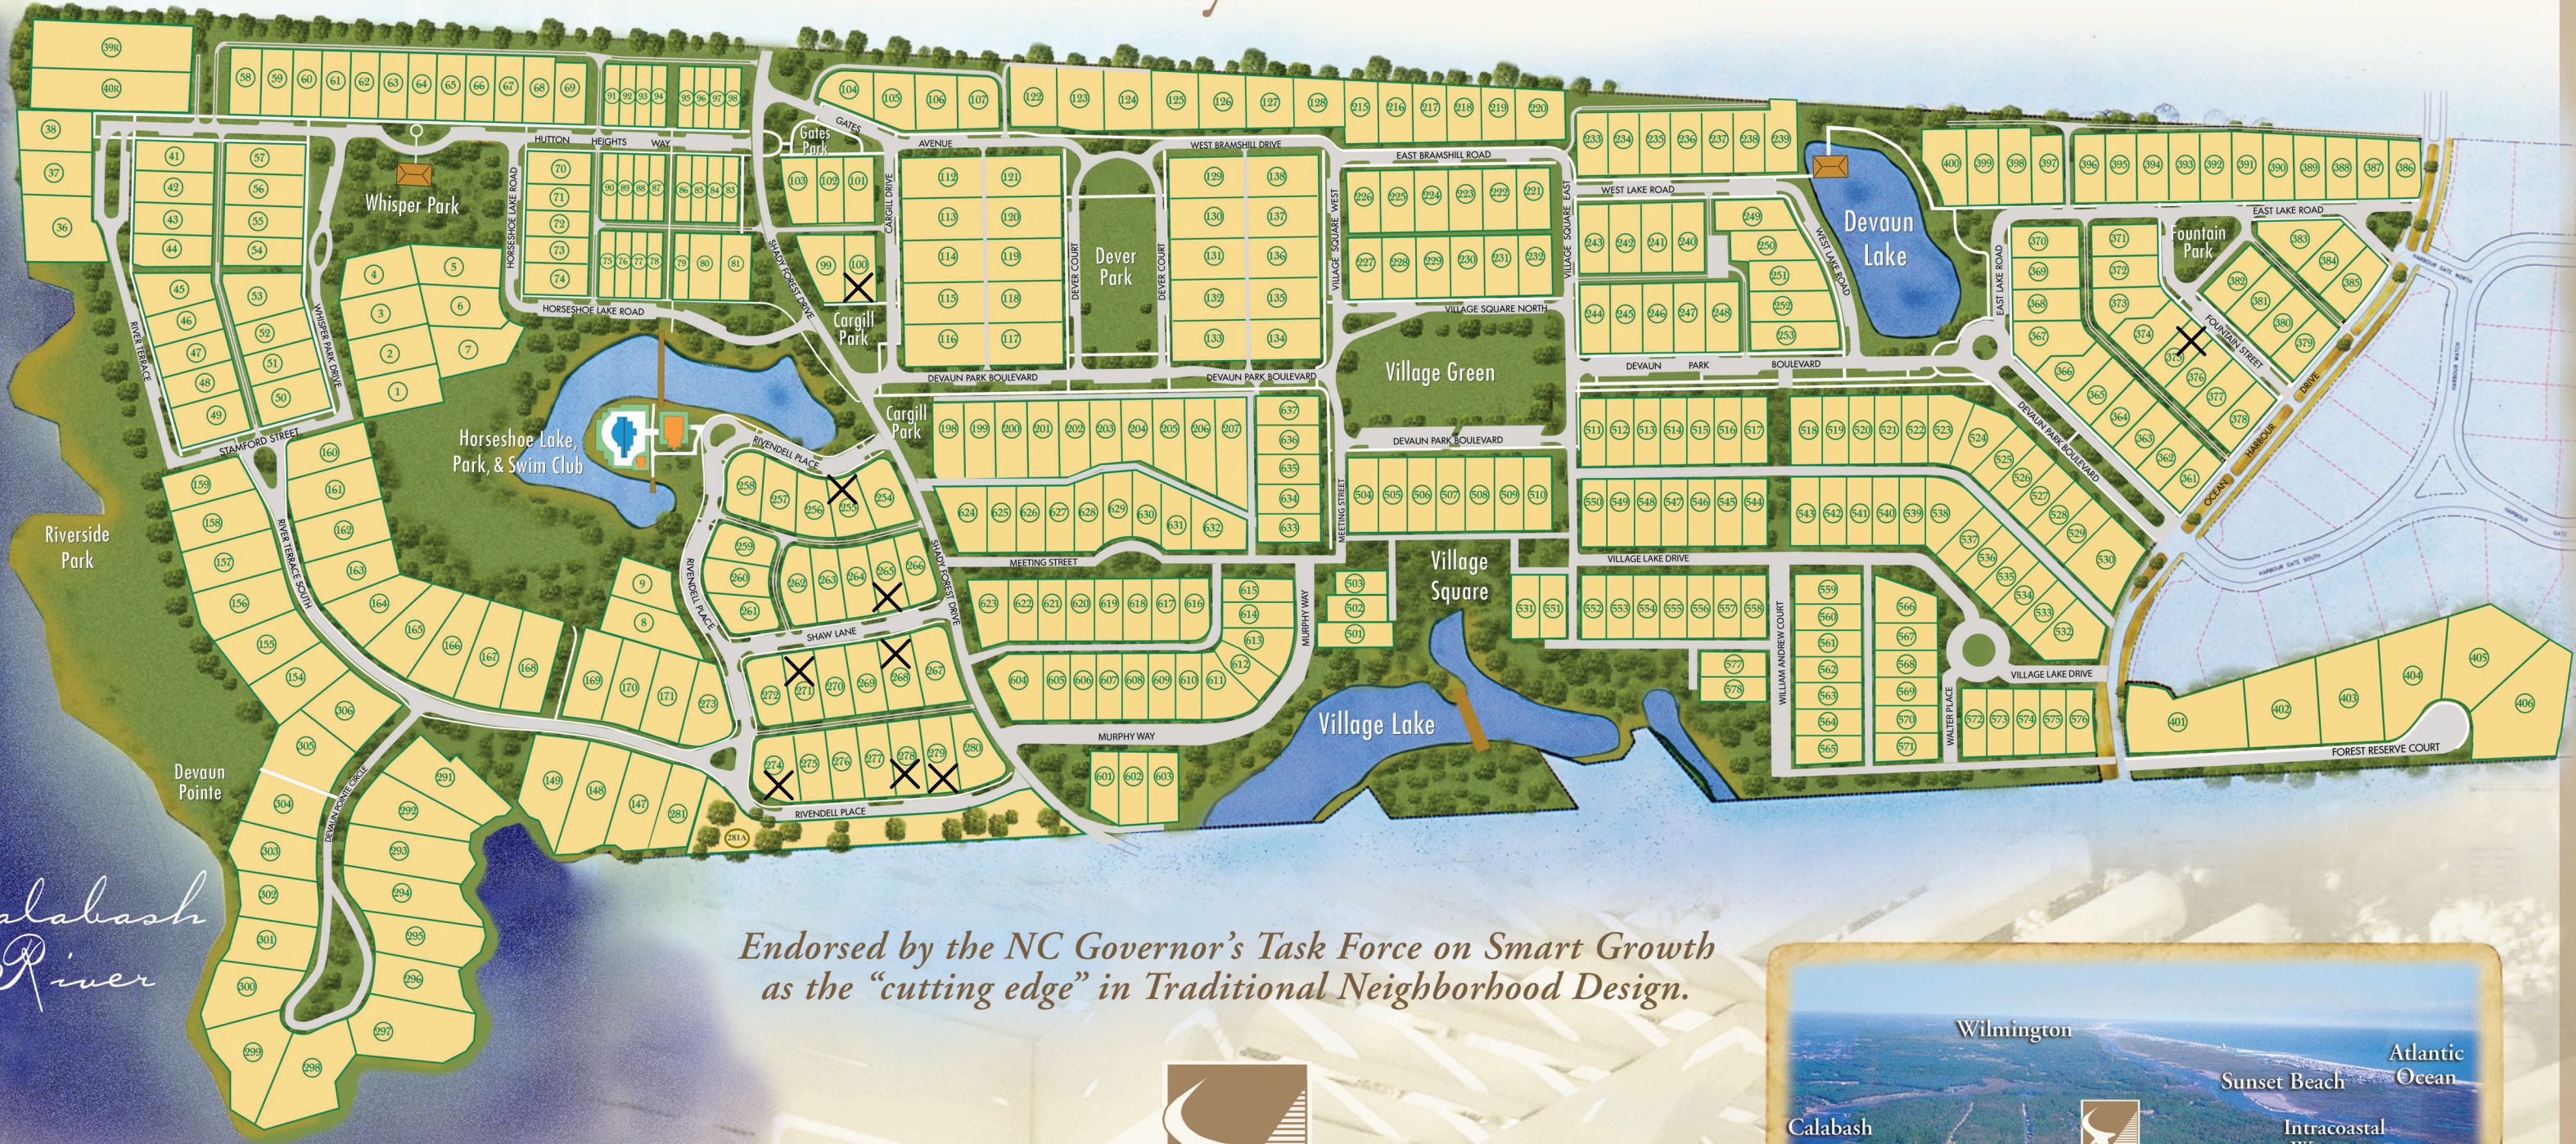

# Community Master Plan

*Calabash River*

*Endorsed by the NC Governor's Task Force on Smart Growth as the "cutting edge" in Traditional Neighborhood Design.*

**DEVAUN PARK**  
Calabash, North Carolina

This is a conceptual rendering, should not be relied upon, and is subject to change without notice. Items presented here merely approximate scale, texture, space, and a general relationship between natural and improved environments. Improvements, if any, will be in accordance with plats of survey (this is not a survey) and designs approved by applicable governmental authorities. The name "Devaun Park" and its logo are registered trademarks of Stanaland Stewart Company. All rights reserved.